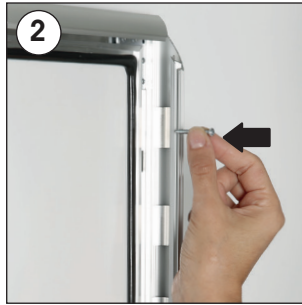

Installation Instructions

(1001991)

LOCKABLE WEATHERPROOF FRAME

Each frame includes an allen key to open the locked profile.

Each frame includes wall mounting accessories (4 screws & 4 anchors)

Screw & anchor mounting