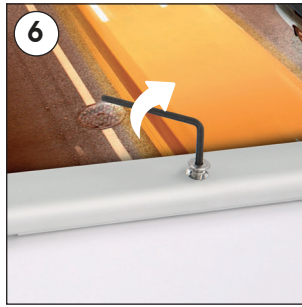

Installation Instructions

(1001991)

LOCKABLE WEATHERPROOF FRAME

Each frame includes an allen key to open the locked profile.

Each frame includes wall mounting accessories (4 screws & 4 anchors)

Screw & anchor mounting