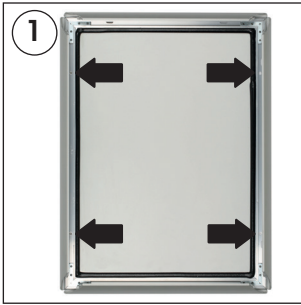

Installation Instructions

(1001991)

LOCKABLE WEATHERPROOF FRAME

Each frame includes an allen key to open the locked profile.

Each frame includes wall mounting accessories (4 screws & 4 anchors)

Screw & anchor mounting