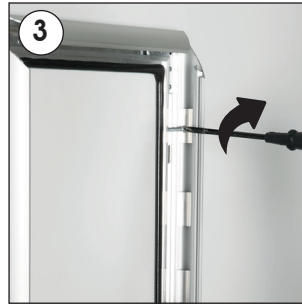

Installation Instructions

(1001991)

LOCKABLE WEATHERPROOF FRAME

Each frame includes an allen key to open the locked profile.

Each frame includes wall mounting accessories (4 screws & 4 anchors)

Screw & anchor mounting