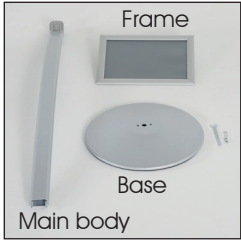

Installation Instructions

(1004950)

CURVED MENUBOARD

Each product includes

- 1 x Frame
- 1 x Base
- 1 x Main body
- 1 x Clover nut
- 2 x Notched washer M6
- 2 x Nut M6
- 1 x 10 Wrench spanner

Portrait
Hochformat