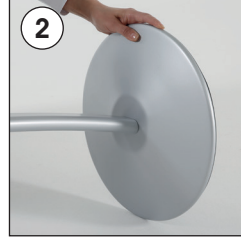

Installation Instructions

(1004950)

CURVED MENUBOARD

Each product includes

- 1 x Frame
- 1 x Base
- 1 x Main body
- 1 x Clover nut
- 2 x Notched washer M6
- 2 x Nut M6
- 1 x 10 Wrench spanner

Portrait
Hochformat