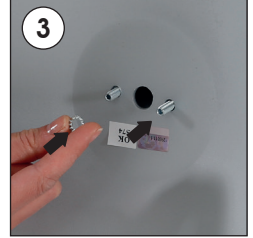

Installation Instructions

(1004950)

CURVED MENUBOARD

Each product includes

- 1 x Frame
- 1 x Base
- 1 x Main body
- 1 x Clover nut
- 2 x Notched washer M6
- 2 x Nut M6
- 1 x 10 Wrench spanner

Portrait
Hochformat