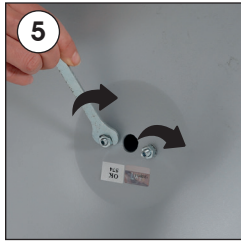

Installation Instructions

(1004950)

CURVED MENUBOARD

Each product includes

- 1 x Frame
- 1 x Base
- 1 x Main body
- 1 x Clover nut
- 2 x Notched washer M6
- 2 x Nut M6
- 1 x 10 Wrench spanner

Portrait
Hochformat