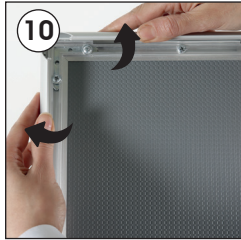

Installation Instructions

(1004950)

CURVED MENUBOARD

Each product includes

- 1 x Frame
- 1 x Base
- 1 x Main body
- 1 x Clover nut
- 2 x Notched washer M6
- 2 x Nut M6
- 1 x 10 Wrench spanner

Portrait
Hochformat