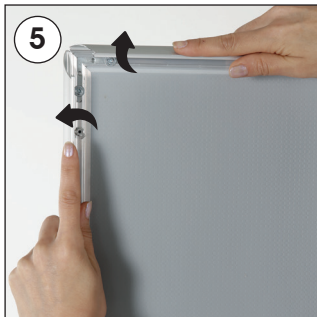

Installation Instructions

(1011570H000)

POSTER STAND DOUBLE SIDED

Each product package includes mounting accessories

- 1 x Aluminium base
- 1 x Postre Stand Frame
- 3 x Bolt Inbus SB M6X25
- 1 x 5 Allen key