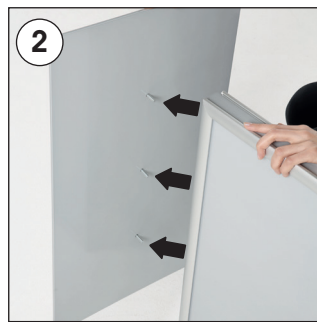

Installation Instructions

(1011570H000)

POSTER STAND DOUBLE SIDED

Each product package includes mounting accessories

- 1 x Aluminium base
- 1 x Postre Stand Frame
- 3 x Bolt Inbus SB M6X25
- 1 x 5 Allen key