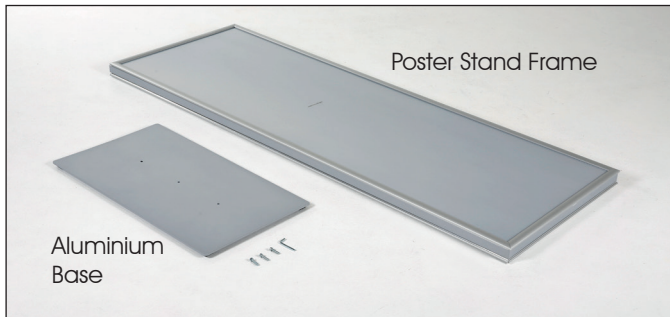

Installation Instructions

(1011570H000)

POSTER STAND DOUBLE SIDED

Each product package includes mounting accessories

- 1 x Aluminium base
- 1 x Postre Stand Frame
- 3 x Bolt Inbus SB M6X25
- 1 x 5 Allen key