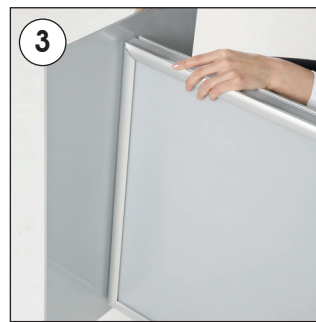

Installation Instructions

(1011570H000)

POSTER STAND DOUBLE SIDED

Each product package includes mounting accessories

- 1 x Aluminium base
- 1 x Postre Stand Frame
- 3 x Bolt Inbus SB M6X25
- 1 x 5 Allen key