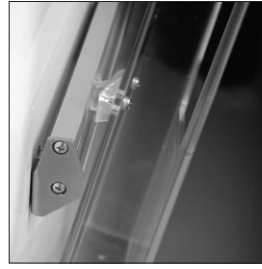

COCTAIL BROCHURE SET FOR WALL