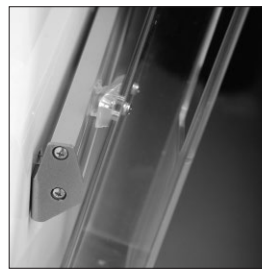

COCTAIL BROCHURE SET FOR WALL