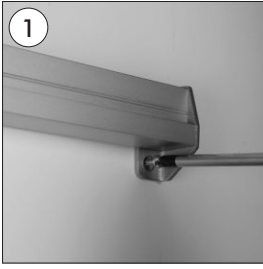

COCTAIL BROCHURE SET FOR WALL