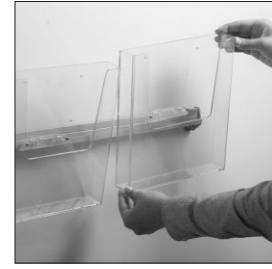

COCTAIL BROCHURE SET FOR WALL